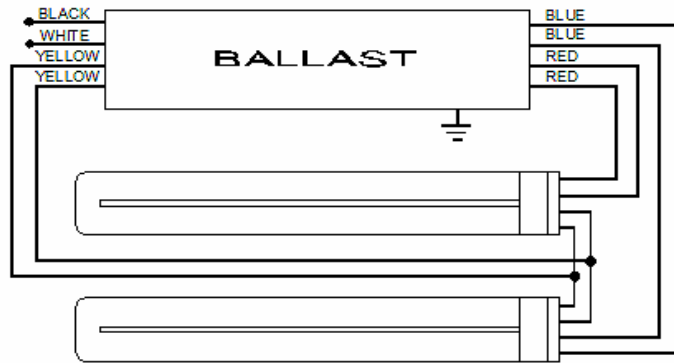

AB2-26-PS-UNV1

WIRING DIAGRAMS

TWO LAMP OPERATION

ONE LAMP OPERATION