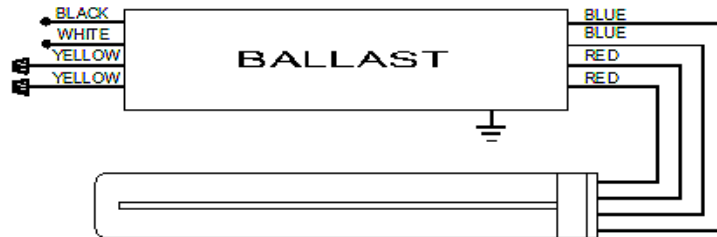

AMERICAN BALLAST 47800 FREMONT BLVD, FREMONT, CA 94538
1-888-313-8188 Fax: (251) 345-7573 Email: info@americanballast.com

AB2-26-PS-UNV1

WIRING DIAGRAMS

TWO LAMP OPERATION

ONE LAMP OPERATION

BALLAST DIMENSIONS