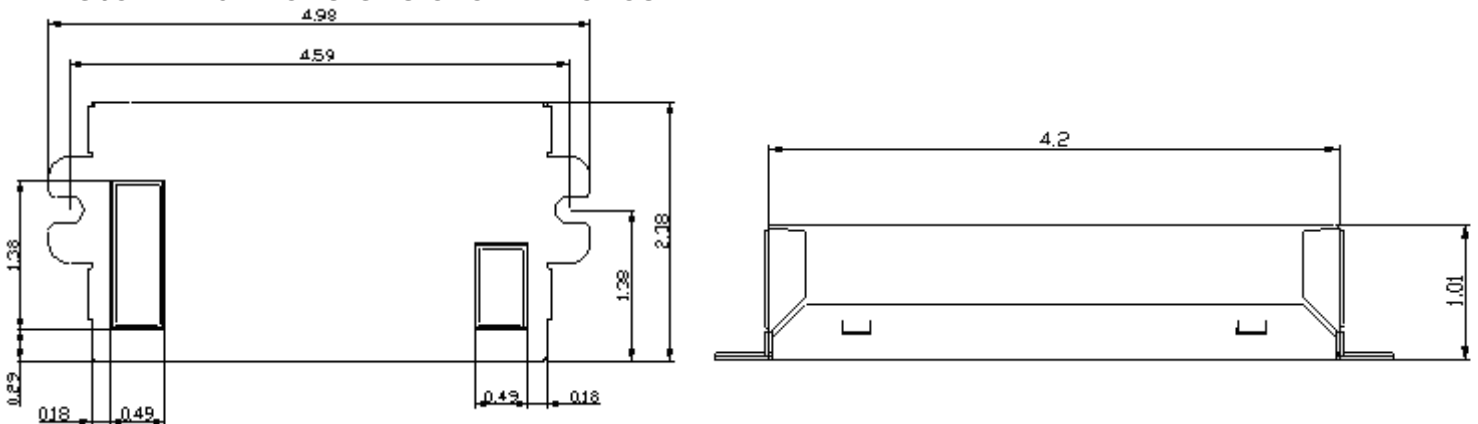

BALLAST DIMENSIONS

Note: All dimensions are in inches.

AMERICAN BALLAST 47800 FREMONT BLVD, FREMONT, CA 94538
1-888-313-8188 Fax: (251) 345-7573 Email: info@americanballast.com

Revision Date: 06/07/2011