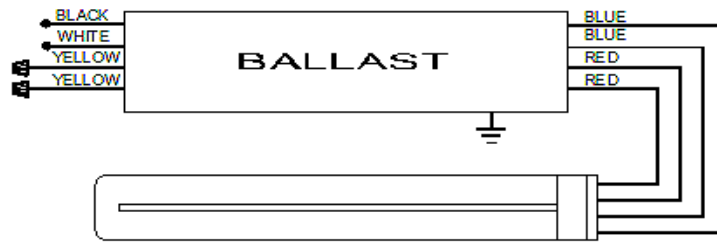

AMERICAN BALLAST 47800 FREMONT BLVD, FREMONT, CA 94538
 1-888-313-8188 Fax: (251) 345-7573 Email: info@americanballast.com

AB2-42-PS-UNV1

WIRING DIAGRAMS

TWO LAMP OPERATION

ONE LAMP OPERATION

BALLAST DIMENSIONS