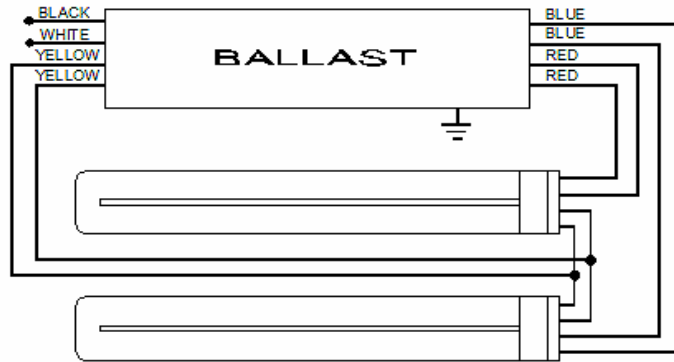

AB2-42-PS-UNV1

WIRING DIAGRAMS

TWO LAMP OPERATION

ONE LAMP OPERATION