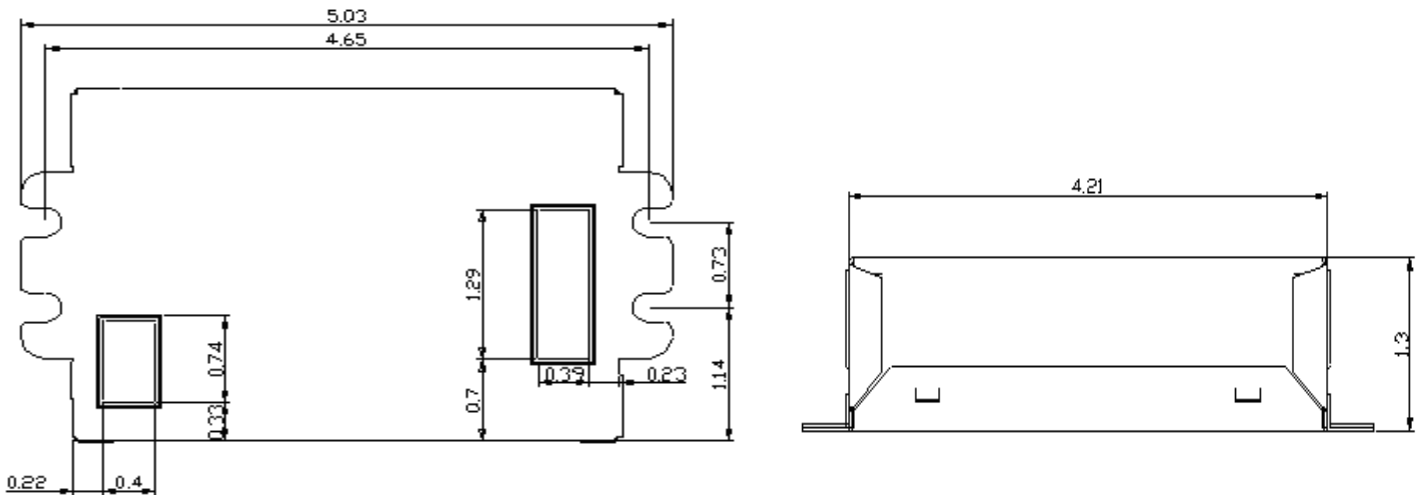

BALLAST DIMENSIONS

Note: All dimensions are in inches.

AMERICAN BALLAST 47800 FREMONT BLVD, FREMONT, CA 94538
1-888-313-8188 Fax: (251) 345-7573 Email: info@americanballast.com